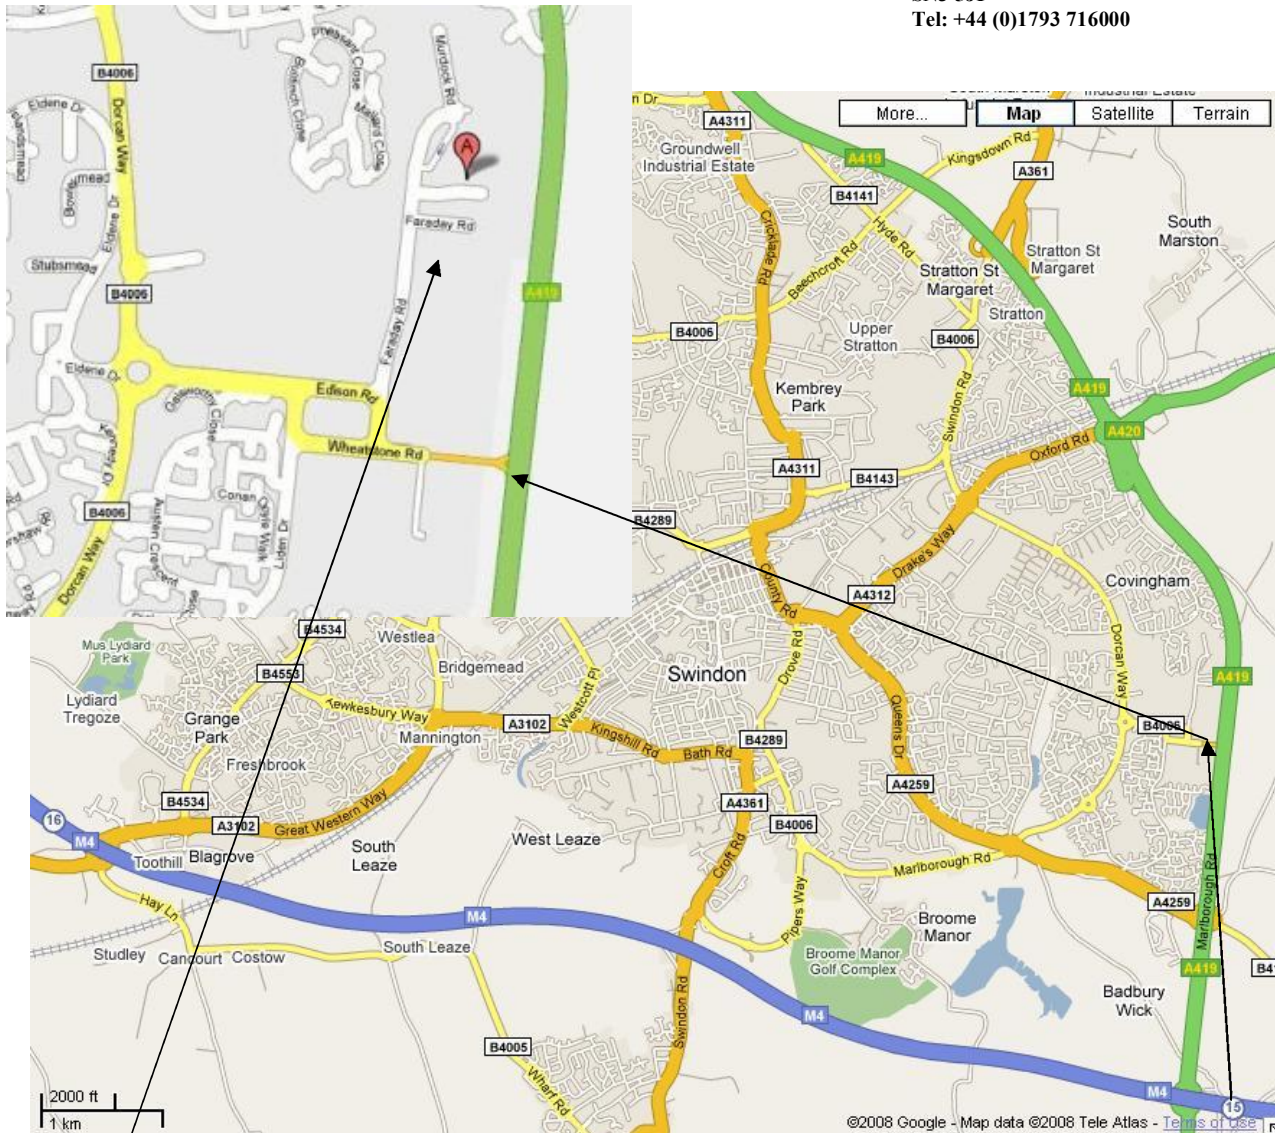

Sauer-Danfoss Ltd  
130 Faraday Road  
Faraday Park, Dorcan  
Swindon, Wiltshire  
SN3 5JF  
Tel: +44 (0)1793 716000

### Junction 15 from M 4

#### Directions to Sauer-Danfoss Ltd

- M4 Exit Junction 15, continue (North) on the A419 towards Cirencester for approx 1.5 mile
- Exit A419 taking the turning left sign posted Dorcan
- Follow the one way system into Wheatstone Road and then right into Edison Road
- Take the first exit left into Faraday Road
- Follow the road for 200 yards, Sauer-Danfoss is on your Right.